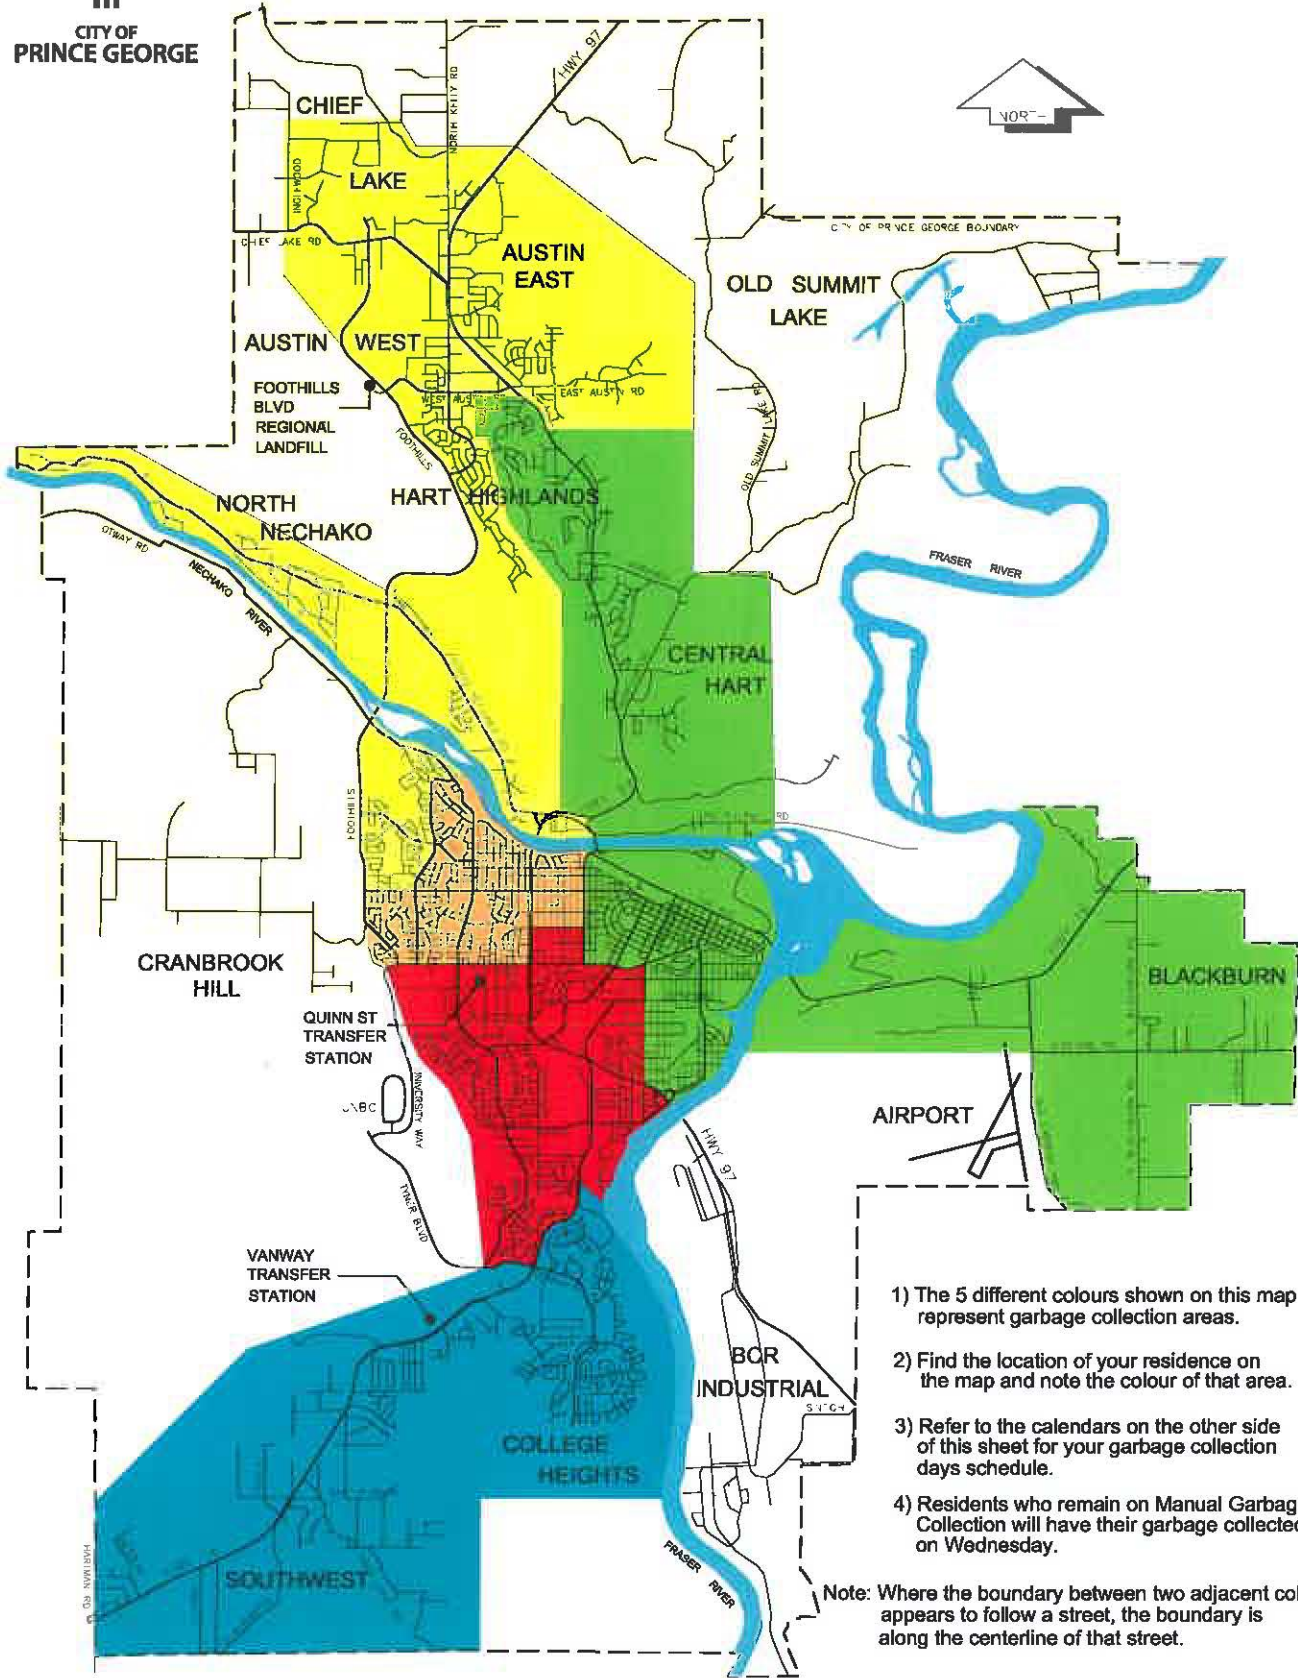

ADOPTED THIS THE **21st** DAY OF **MARCH** , **2005**, BY A
UNANIMOUS DECISION OF ALL MEMBERS OF CITY COUNCIL PRESENT AND ELIGIBLE TO VOTE.

MAYOR

CLERK

CITY OF PRINCE GEORGE

Appendix A to Bylaw 7715 Automated Garbage Collection Areas

- 1) The 5 different colours shown on this map represent garbage collection areas.
- 2) Find the location of your residence on the map and note the colour of that area.
- 3) Refer to the calendars on the other side of this sheet for your garbage collection days schedule.
- 4) Residents who remain on Manual Garbage Collection will have their garbage collected on Wednesday.

Note: Where the boundary between two adjacent colours appears to follow a street, the boundary is along the centerline of that street.